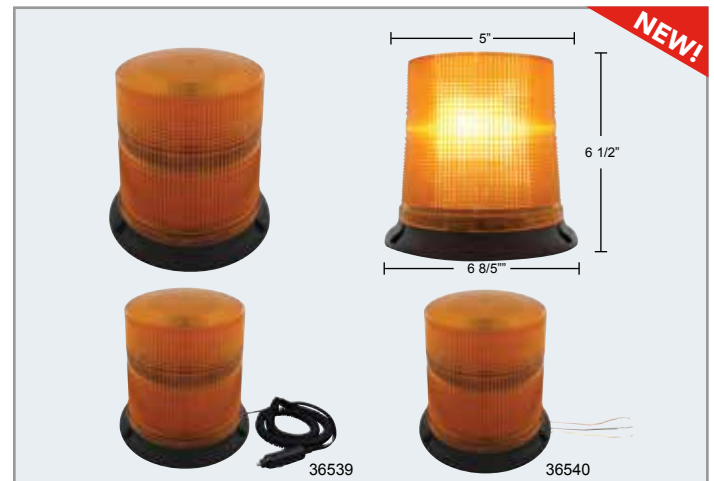

## HIGH POWER LED LIGHT BAR - CURVED

- 3W High Power Double Row, Curved LED Light Bar
- 10V - 30V Application, IP 67 Rated
- 3" Tall 3 7/8" Wide, Light is 4 3/4" Tall with Mounting Bracket
- Available in 6 Different Lengths, Heavy Duty Aluminum Housing, **3 Years Warranty**

ITEM NUMBER	LEDs	LUMENS	LENGTH	PACK
<b>36763 (NEW)</b>	12	2160 lm	8"	1 Pc./Box
<b>36764 (NEW)</b>	24	4320 lm	14"	1 Pc./Box
<b>36765 (NEW)</b>	40	7200 lm	24"	1 Pc./Box
<b>36766 (NEW)</b>	60	10800 lm	32"	1 Pc./Box
<b>36767 (NEW)</b>	80	14400 lm	42"	1 Pc./Box
<b>36768 (NEW)</b>	96	17280 lm	50"	1 Pc./Box

### 3 HIGH POWER LED BEACON LIGHT

- 3 High Power LED Beacon Light
- 12V - 24V Application, 5 Flash Pattern
- Available in Magnet or Permanent Mount
- SAE B17, Class 2 Rated

**SAE B17  
Class 2**

ITEM NUMBER	MOUNT	APPLICATION	FLASH PATTERN
<b>36537 (NEW)</b>	Magnet	12V-24V	5
<b>36538 (NEW)</b>	Permanent	12V-24V	5

### 3 HIGH POWER LED BEACON LIGHT

- 3 High Power LED Beacon Light
- 12V - 24V Application, 5 Flash Pattern
- Available in Magnet or Permanent Mount
- SAE B15, Class 2 Rated

**SAE B15  
Class 2**

ITEM NUMBER	MOUNT	APPLICATION	FLASH PATTERN
<b>36539 (NEW)</b>	Magnet	12V-24V	5
<b>36540 (NEW)</b>	Permanent	12V-24V	5